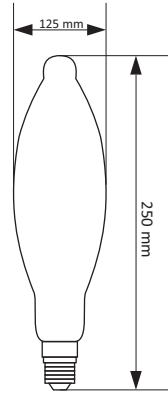

BG- LED лампа; **EN** - LED lamp; **SRB**- Sijalice LED; **HR**- LED žarulje; **BIH** Sijalice LED; **SLO**- LED svetila; **HU**- LED lámpa; **RO**- Becuri cu LED; **GR**- Λαμπτήρες LED; **MK** - LED светилка; **SK** - LED lampa; **PL** - Lampa LED; **P** - Lâmpada LED; **IT** - Lampada a LED

LED VINTAGE

■ TECHNICAL DATA

Voltage: ~230V

Frequency: 50/60Hz

Watt: 8W

Lumen: 800lm

Light source: –

Beam angle: 360°