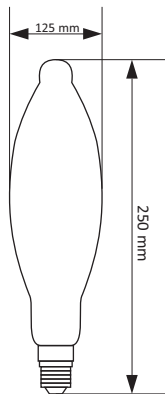

■ Технически параметри:

Напрежение: ~230V

Честота: 50/60Hz

Мощност: 8W

Лумени: 800lm

Светлоизточник: –

Ъгъл на светене: 360°

Цветна температура: 2800K/3200K

Димируемост: Да

Индекс на цвето предаване: Ra≥80

Живот на лампата: 25000 h

Брой вкл/изкл: 15000

■ Приложение

- Само в подходящи осветителни тела
- Използва се в полилеи и други декоративни осветителни тела за създаване на красиви светлинни ефекти
- Подходящи са за декорация в жилищни сгради, хотели, ресторанти

■ Характеристика на лампите

- Елегантен дизайн, идеален за декоративни инсталации
- Много ниска консумация на енергия
- Незабавно 100% светлина, без време за загряване
- Лесна подмяна на класически конвенционални лампи
- Лампи без живак

WARM
WHITE
2700K

IP20